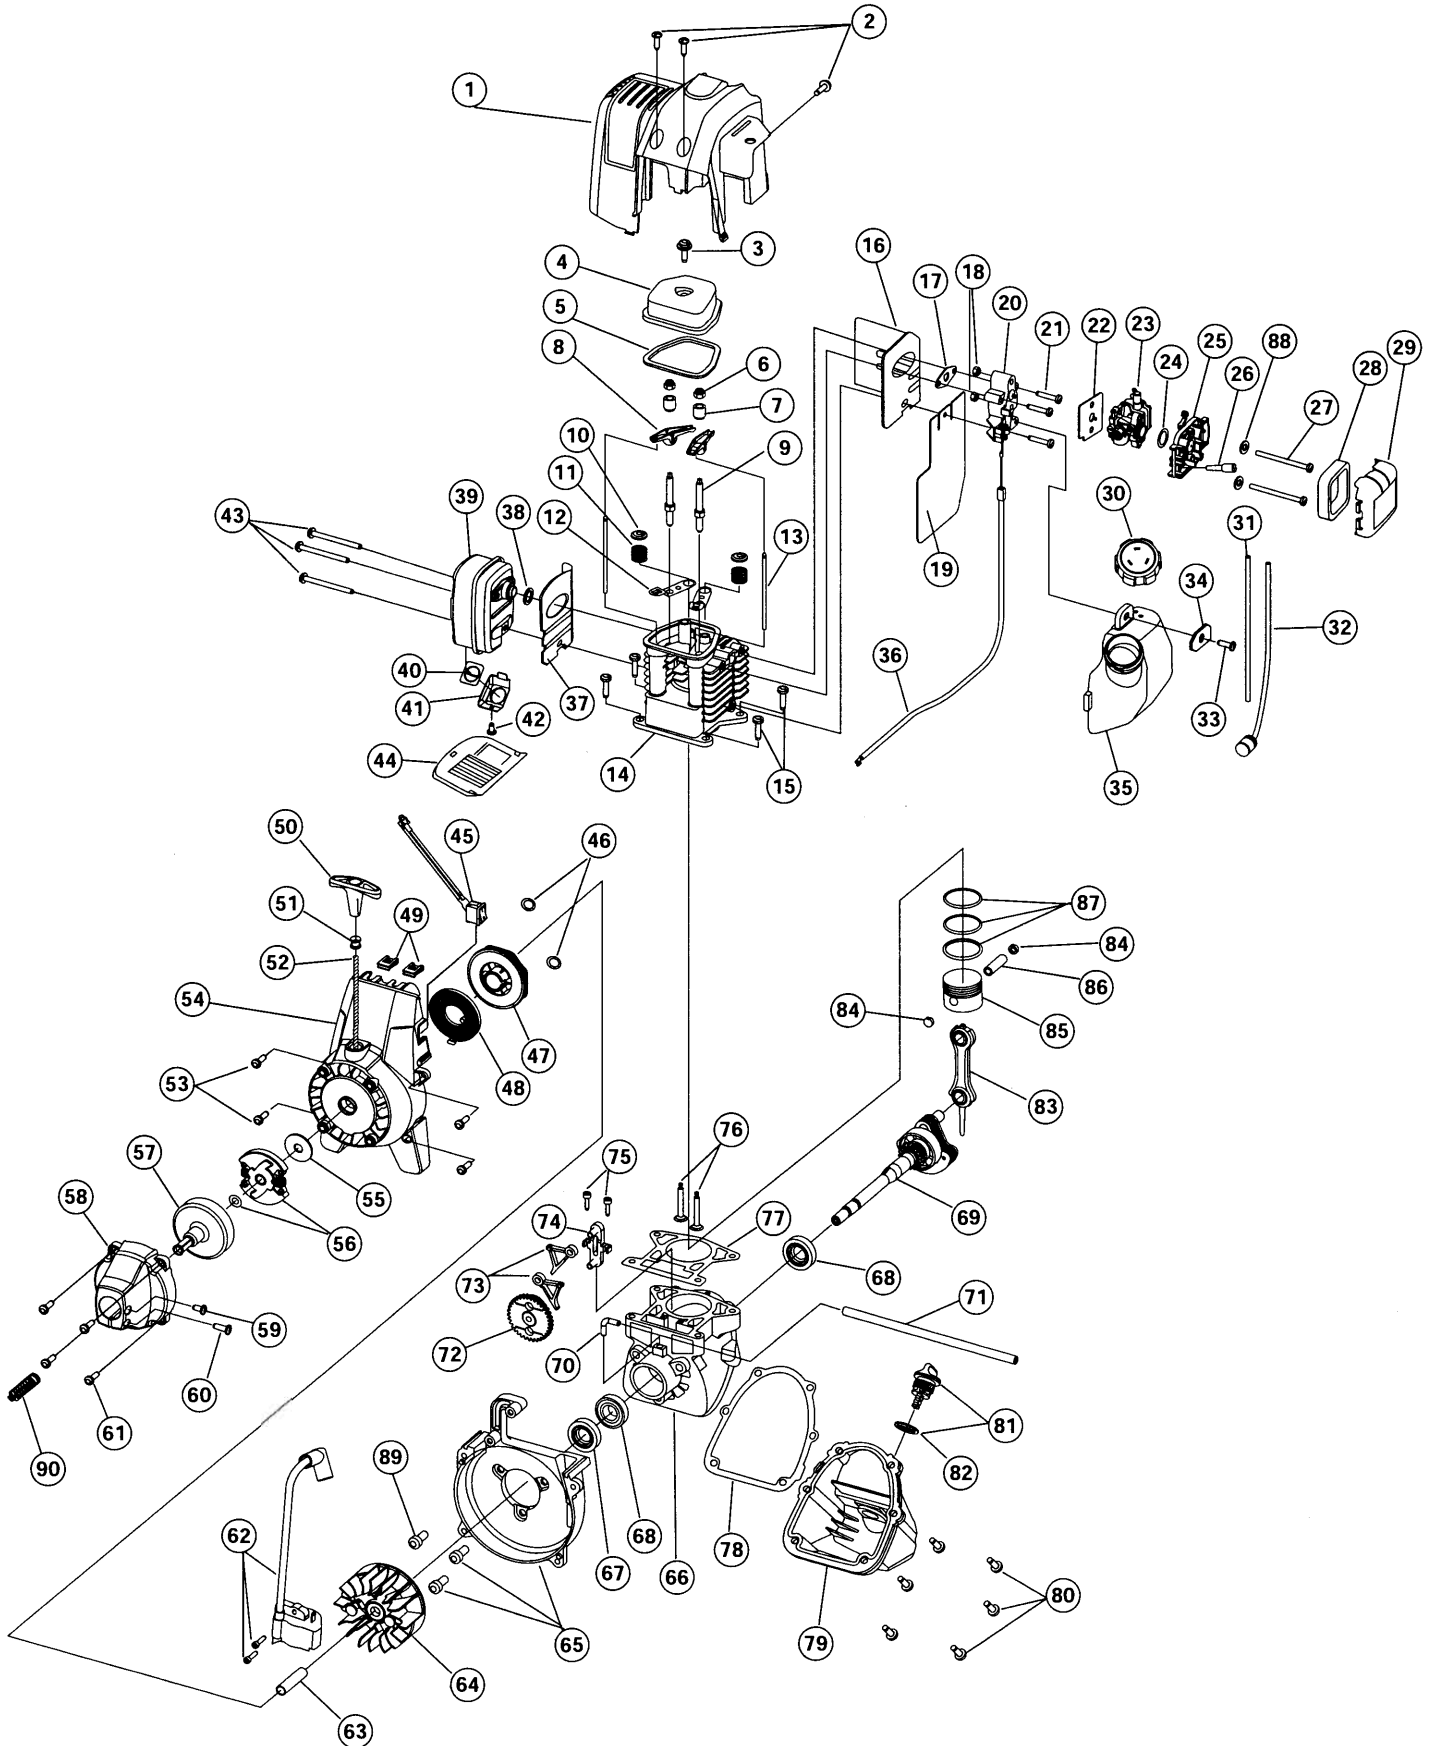

ENGINE PARTS - MODEL 825ra

4-CYCLE GAS TRIMMER

PPN - 41CD825C038

ENGINE PARTS - MODEL 825ra

4-CYCLE GAS TRIMMER

PPN - 41CD825C038

<u>Item</u>	<u>Part No.</u>	<u>Description</u>	<u>Item</u>	<u>Part No.</u>	<u>Description</u>
1	753-1222	Engine Cover Assembly	46	791-181247	Pal nut/ Retaining ring
2	791-182339	Engine Cover Screws	47	753-1236	Recoil Pulley
3	791-181025	Valve Cover Screw	48	753-1199	Recoil Spring
4	791-182098	Valve Cover	49	791-182366	Nut Clip
5	791-182099	Valve Cover Gasket	50	791-181079	Pull Handle
6	791-182340	Rocker Adjustment Nut	51	791-611061	Rope Guide
7	791-182101	Rocker Arm Pivot	52	791-613103	Rope
8	791-182100	Rocker Arm	53	791-181020	Starter Housing Screw
9	791-182341	Rocker Arm Stud	54	753-04154	Starter Housing Assembly (includes 47-54)
10	791-182103	Valve Spring Retainer	55	791-182368	Clutch Washer
11	791-181038	Valve Spring	56	791-182369	Clutch with Spacer
12	791-182102	Push Rod Guide	57	791-153592	Clutch Drum
13	791-181033	Push Rod	58	753-1239	Clutch Cover
14	791-182653	Cylinder Head	59	791-181020	Anti-Rotation Screw
15	791-182344	Cylinder Screw	60	791-181345	Screw
16	753-1226	Intake Baffle	61	791-181080	Clutch Cover Screw
17	791-182749	Carburetor Mount Gasket	62	753-10064	Ignition Module with Screws
18	791-181034	Nut	63	791-181065	Spacer
19	791-182356	Fuel Tank Shield	64	791-181867	Flywheel
20	791-182347	Carburetor Mount (includes 19)	65	791-182743	Shroud Assembly with Screws (includes 91)
21	791-182348	Carburetor Mount Screw	66	791-182376	Crankcase Assembly (includes 68-72)
22	791-181709	Carburetor Gasket	67	791-610309	Oil Seal
23	753-1225	Carburetor with Primer	68	791-182372	Bearing
24	791-181751	O-Ring, Carburetor	69	791-182380	Crankshaft
25	791-182350	Air Filter/Choke Assembly (includes 29 & 30)	70	791-182375	90° Elbow
26	791-182097	Breather Tube	71	791-182379	Breather Hose
27	791-181750	Air Filter Mounting Screw	72	791-181015	Cam Gear
28	791-181757	Air Filter	73	753-1242	Cam Follower
29	791-182351	Air Filter Cover	74	791-181013	Cam Bracket
30	791-182271	Fuel Cap	75	791-181012	Cam Bracket Screw
31	791-182352	Fuel Return Line	76	791-181040	Valves, Intake and Exhaust
32	791-182353	Fuel Pick-Up Line with Filter	77	791-182374	Cylinder Gasket
33	791-181080	Screw	78	791-181018	Oil Pan Gasket
34	791-182354	Washer	79	791-182377	Oil Pan (includes 79 & 81)
35	791-182355	Fuel Tank Assembly (includes 31-33)	80	791-181020	Oil Pan Screw
36	753-1231	Throttle Cable	81	791-182378	Dipstick Assembly (includes 83)
37	753-1232	Muffler Baffle	82	791-182290	O-Ring
38	791-181048	Muffler Gasket	83	791-181009	Connecting Rod
39	791-182359	Muffler (includes 39, 41-43)	84	791-181008	Wrist Pin Button
40	791-180890	Spark Arrestor Screen	85	753-1243	Piston
41	791-181045	Screen Cover	86	791-181006	Wrist Pin
42	791-181046	Screw	87	791-181005	Piston Ring Set
43	791-182361	Muffler Mounting Screw	88	791-182409	Washer
44	753-04092	Muffler Cover	89	791-181861	Screw
45	791-182365	Switch with Wires	90	791-612468	Compression Spring
			*	791-180852	Spark Plug
			*	753-04087	Short Block Assembly (includes 3-16, 67-88)
			*	791-182745	Cylinder Assembly (includes 9, 10, 13, 15 & 78)
			*	791-180142	Starter Pawl Repair Kit
			*	791-182935	Carburetor Repair Kit
			*		Parts not shown