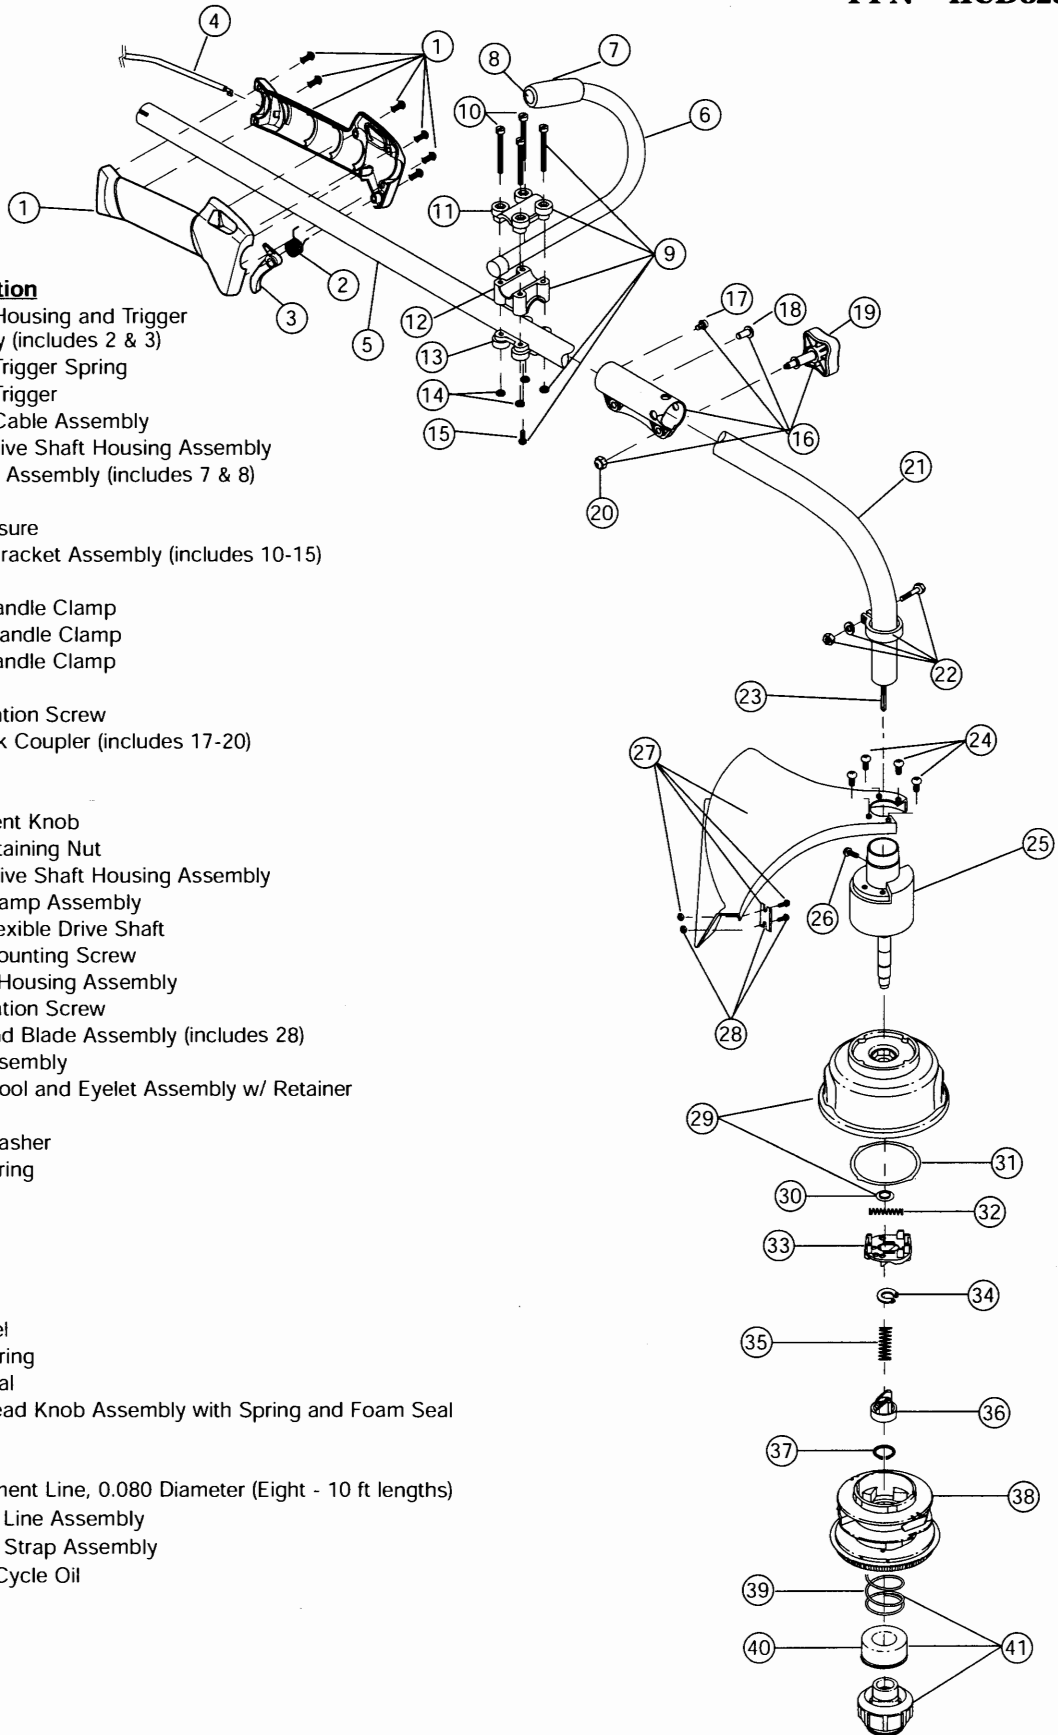

BOOM AND TRIMMER PARTS - MODEL 825ra

4-CYCLE GAS TRIMMER

PPN - 41CD825C038

Item	Part No.	Description
1	791-182808	Throttle Housing and Trigger Assembly (includes 2 & 3)
2	791-610314	Throttle Trigger Spring
3	791-182385	Throttle Trigger
4	753-1231	Throttle Cable Assembly
5	753-1247	Upper Drive Shaft Housing Assembly
6	791-180687	J-Handle Assembly (includes 7 & 8)
7	791-612831	Grip
8	791-612021	Tube Closure
9	791-683295	Handle Bracket Assembly (includes 10-15)
10	791-181811	Screw
11	791-181812	Upper Handle Clamp
12	791-181813	Middle Handle Clamp
13	791-181814	Lower Handle Clamp
14	791-181815	Nut
15	791-145569	Anti-Rotation Screw
16	791-181616B	Click-Link Coupler (includes 17-20)
17	791-182057	Screw
18	791-181617	Bolt
19	791-181618	Adjustment Knob
20	791-181886	Knob Retaining Nut
21	791-182387	Lower Drive Shaft Housing Assembly
22	791-153597	Lower Clamp Assembly
23	791-181852	Lower Flexible Drive Shaft
24	791-180531	Shield Mounting Screw
25	791-181857	Bushing Housing Assembly
26	791-145569	Anti-Rotation Screw
27	791-683274	Shield and Blade Assembly (includes 28)
28	791-682061	Blade Assembly
29	791-181457	Outer Spool and Eyelet Assembly w/ Retainer
30	791-181458	Retainer
31	791-181561	Thrust Washer
32	791-181459	Small Spring
33	791-181461	Slider
34	791-181532	E-Clip
35	791-181531	Spring
36	791-181462	Plunger
37	791-181463	C-Clip
38	791-181464	Inner Reel
39	791-181465B	Large Spring
40	791-181467	Foam Seal
41	791-181468	Bump Head Knob Assembly with Spring and Foam Seal